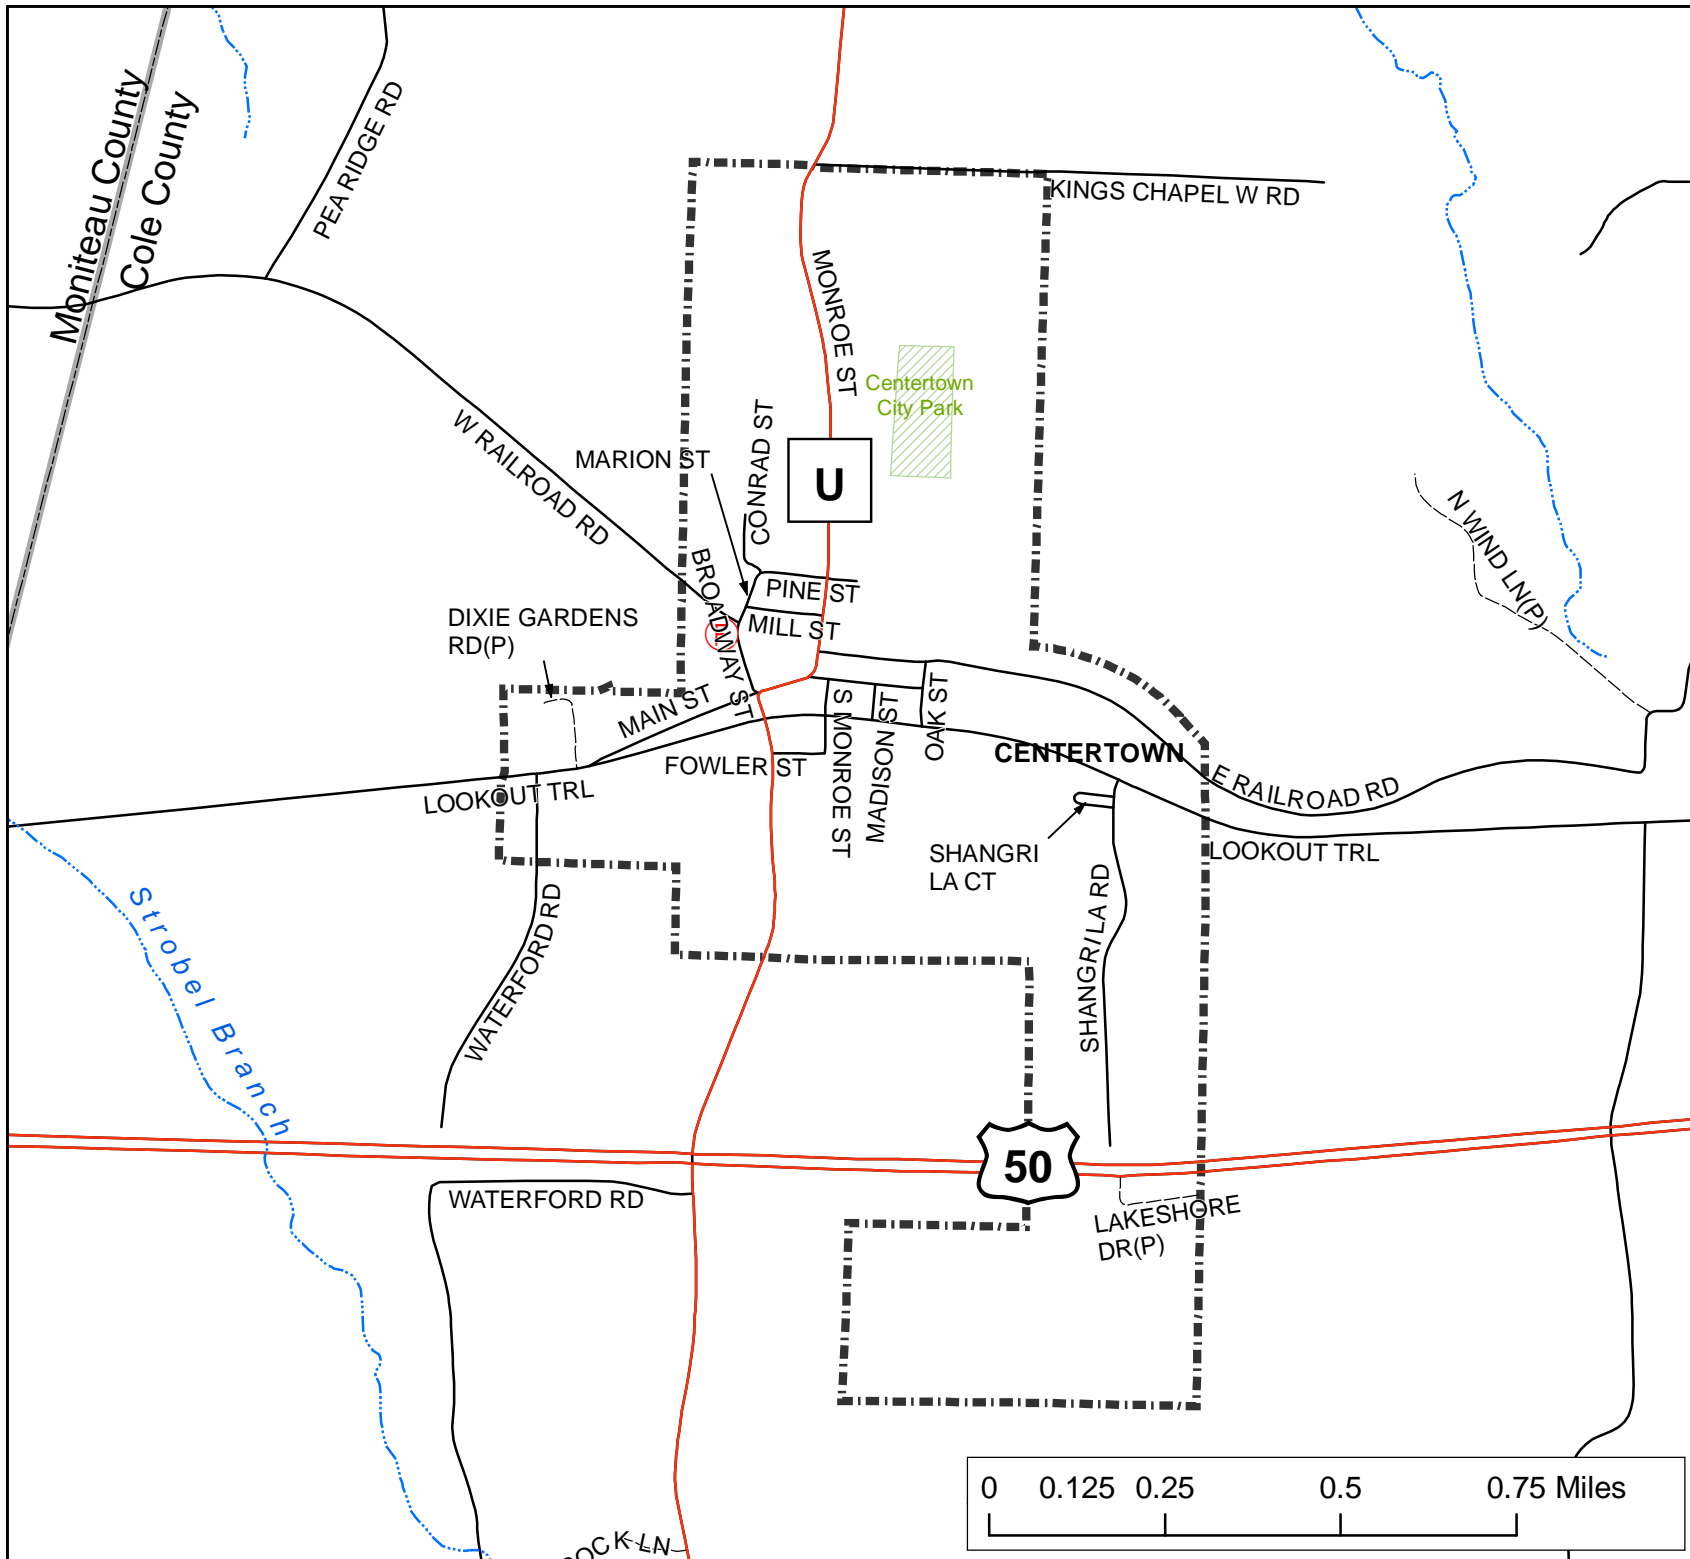

Map of CENTERTOWN Missouri

- Legend**
- Fire Stations
 - Private School
 - Public School
 - Parks
 - Rivers
 - Highways
 - Public
 - Private
 - Cole Cities
 - City of Jefferson
 - Cole County Boundary

Map produced by Cole County GIS
 Melissa Johnson, GIS Manager
 210 Adams St., Jefferson City, MO 65101
 573-634-8901
 email: mjohnson@colecouny.org
 Map date: April, 2011