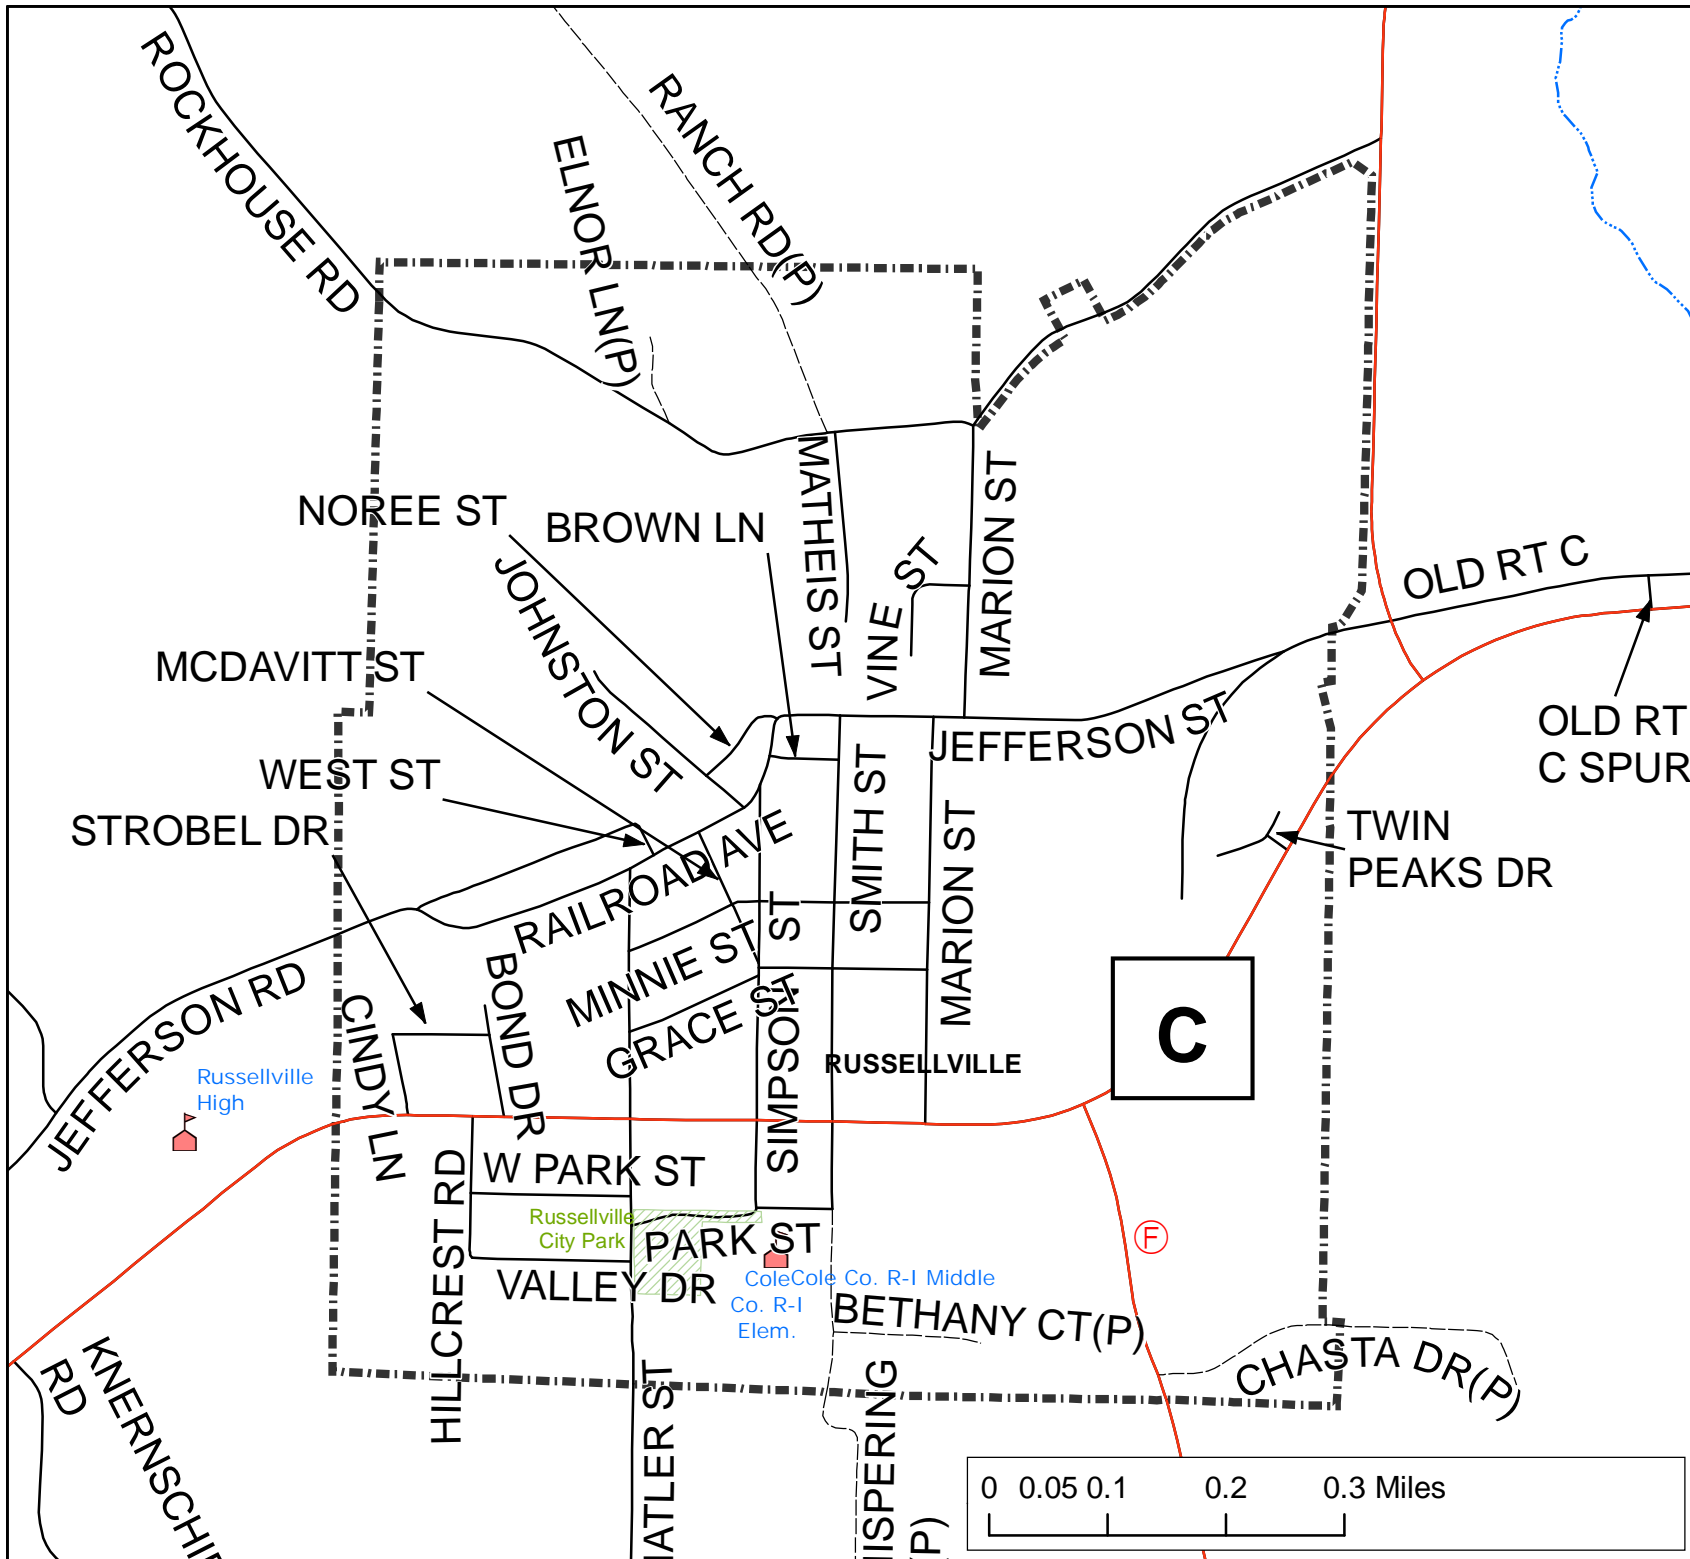

Map of RUSSELLVILLE Missouri

- Legend**
- Fire Stations
 - Private School
 - Public School
 - Parks
 - Rivers
 - Highways
 - Public
 - Private
 - Cole Cities
 - City of Jefferson
 - Cole County Boundary

Map produced by Cole County GIS
 Melissa Johnson, GIS Manager
 210 Adams St., Jefferson City, MO 65101
 573-634-8901
 email: mjohnson@colecouny.org
 Map date: April, 2011