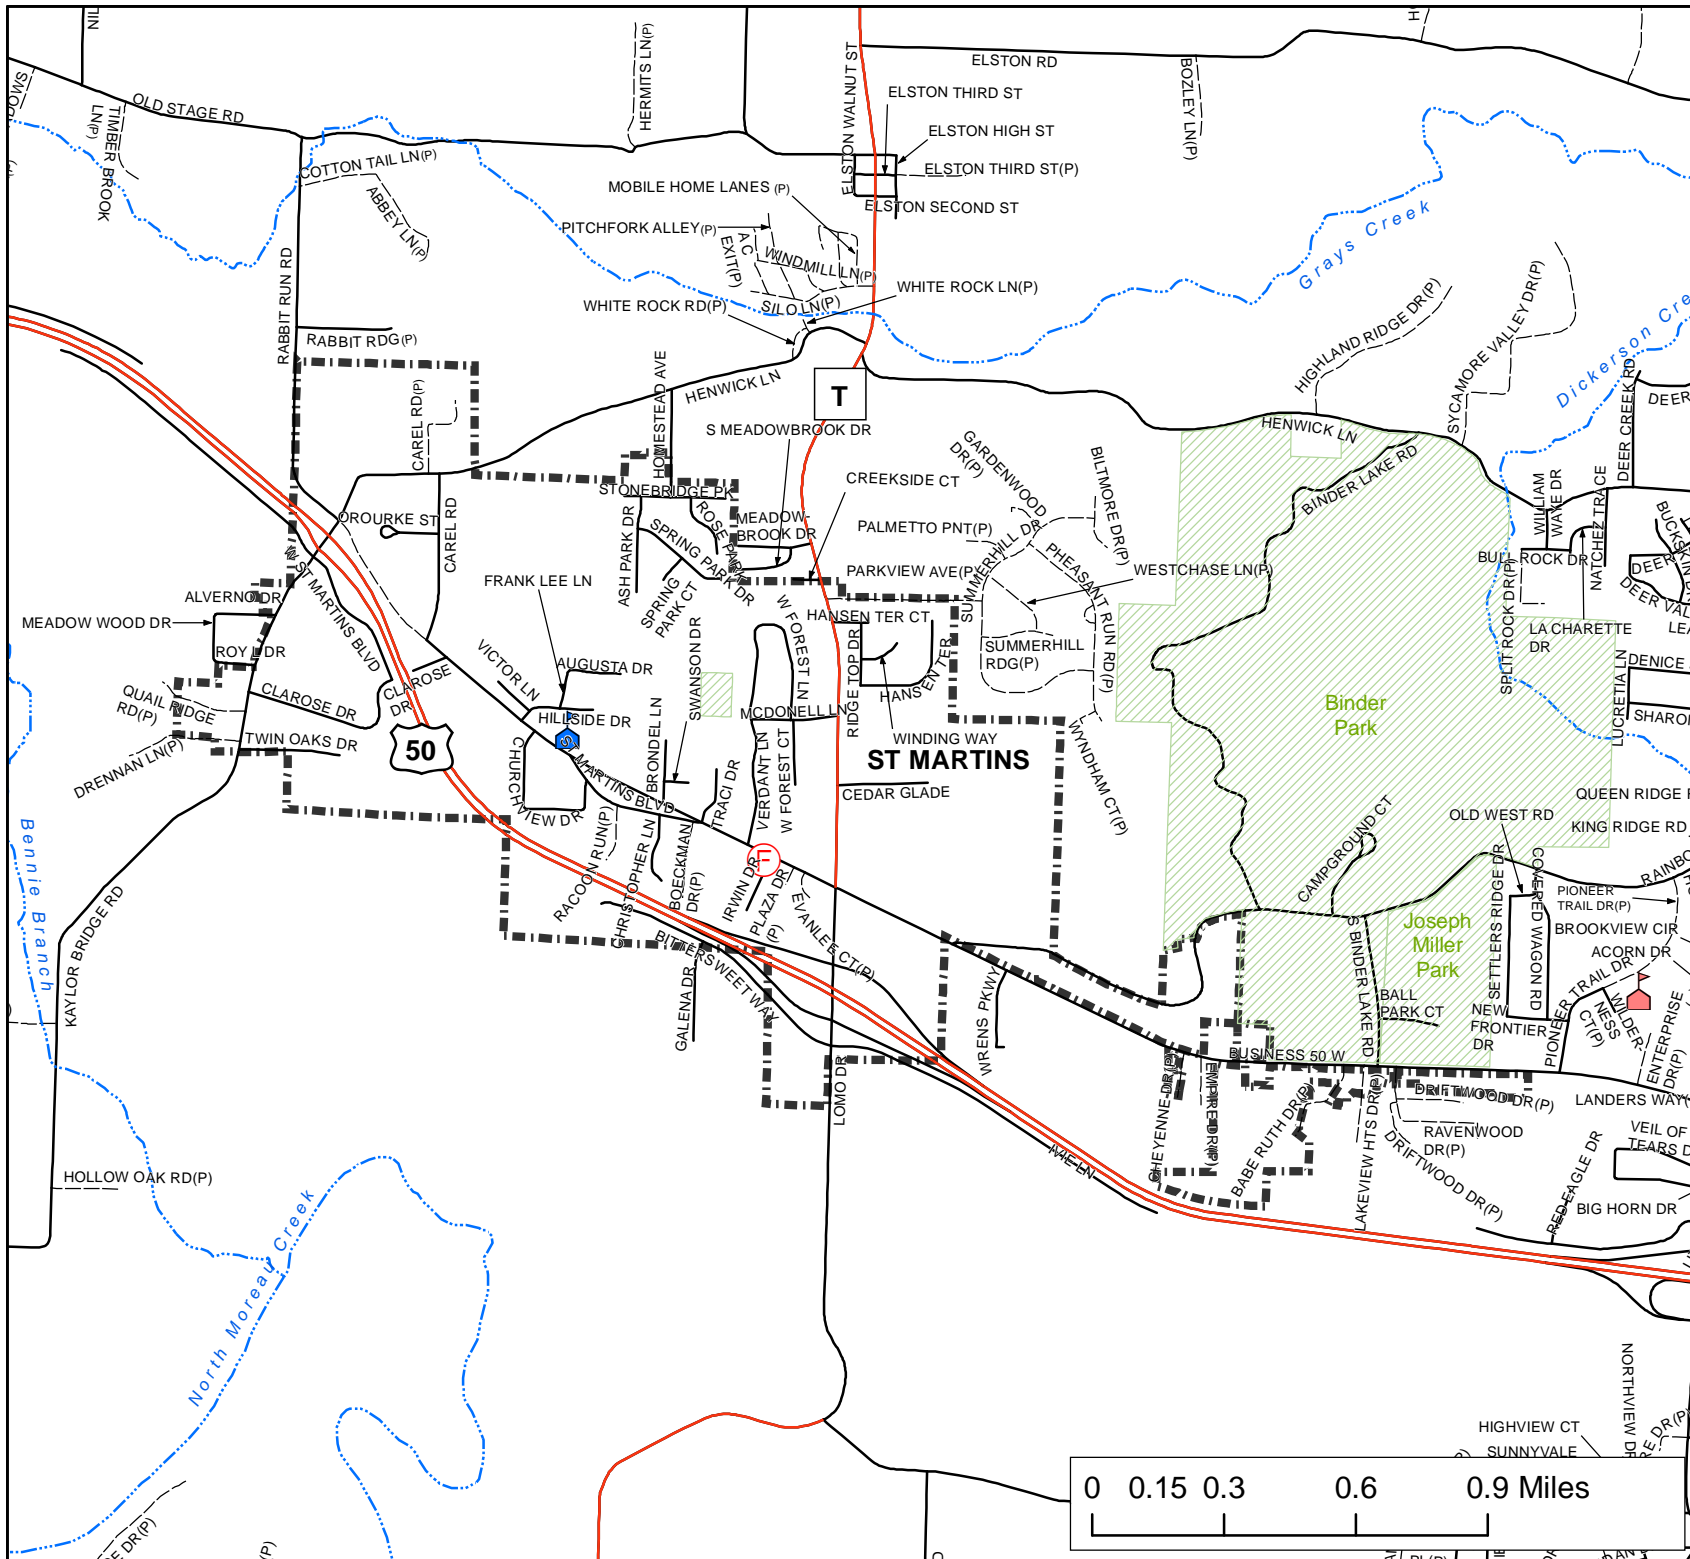

Map of ST MARTINS Missouri

- Legend**
- Fire Stations
 - Private School
 - Public School
 - Parks
 - Rivers
 - Highways
 - Public
 - Private
 - Cole Cities
 - City of Jefferson
 - Cole County Boundary

Map produced by Cole County GIS
 Melissa Johnson, GIS Manager
 210 Adams St., Jefferson City, MO 65101
 573-634-8901
 email: mjohnson@colecouny.org
 Map date: April, 2011