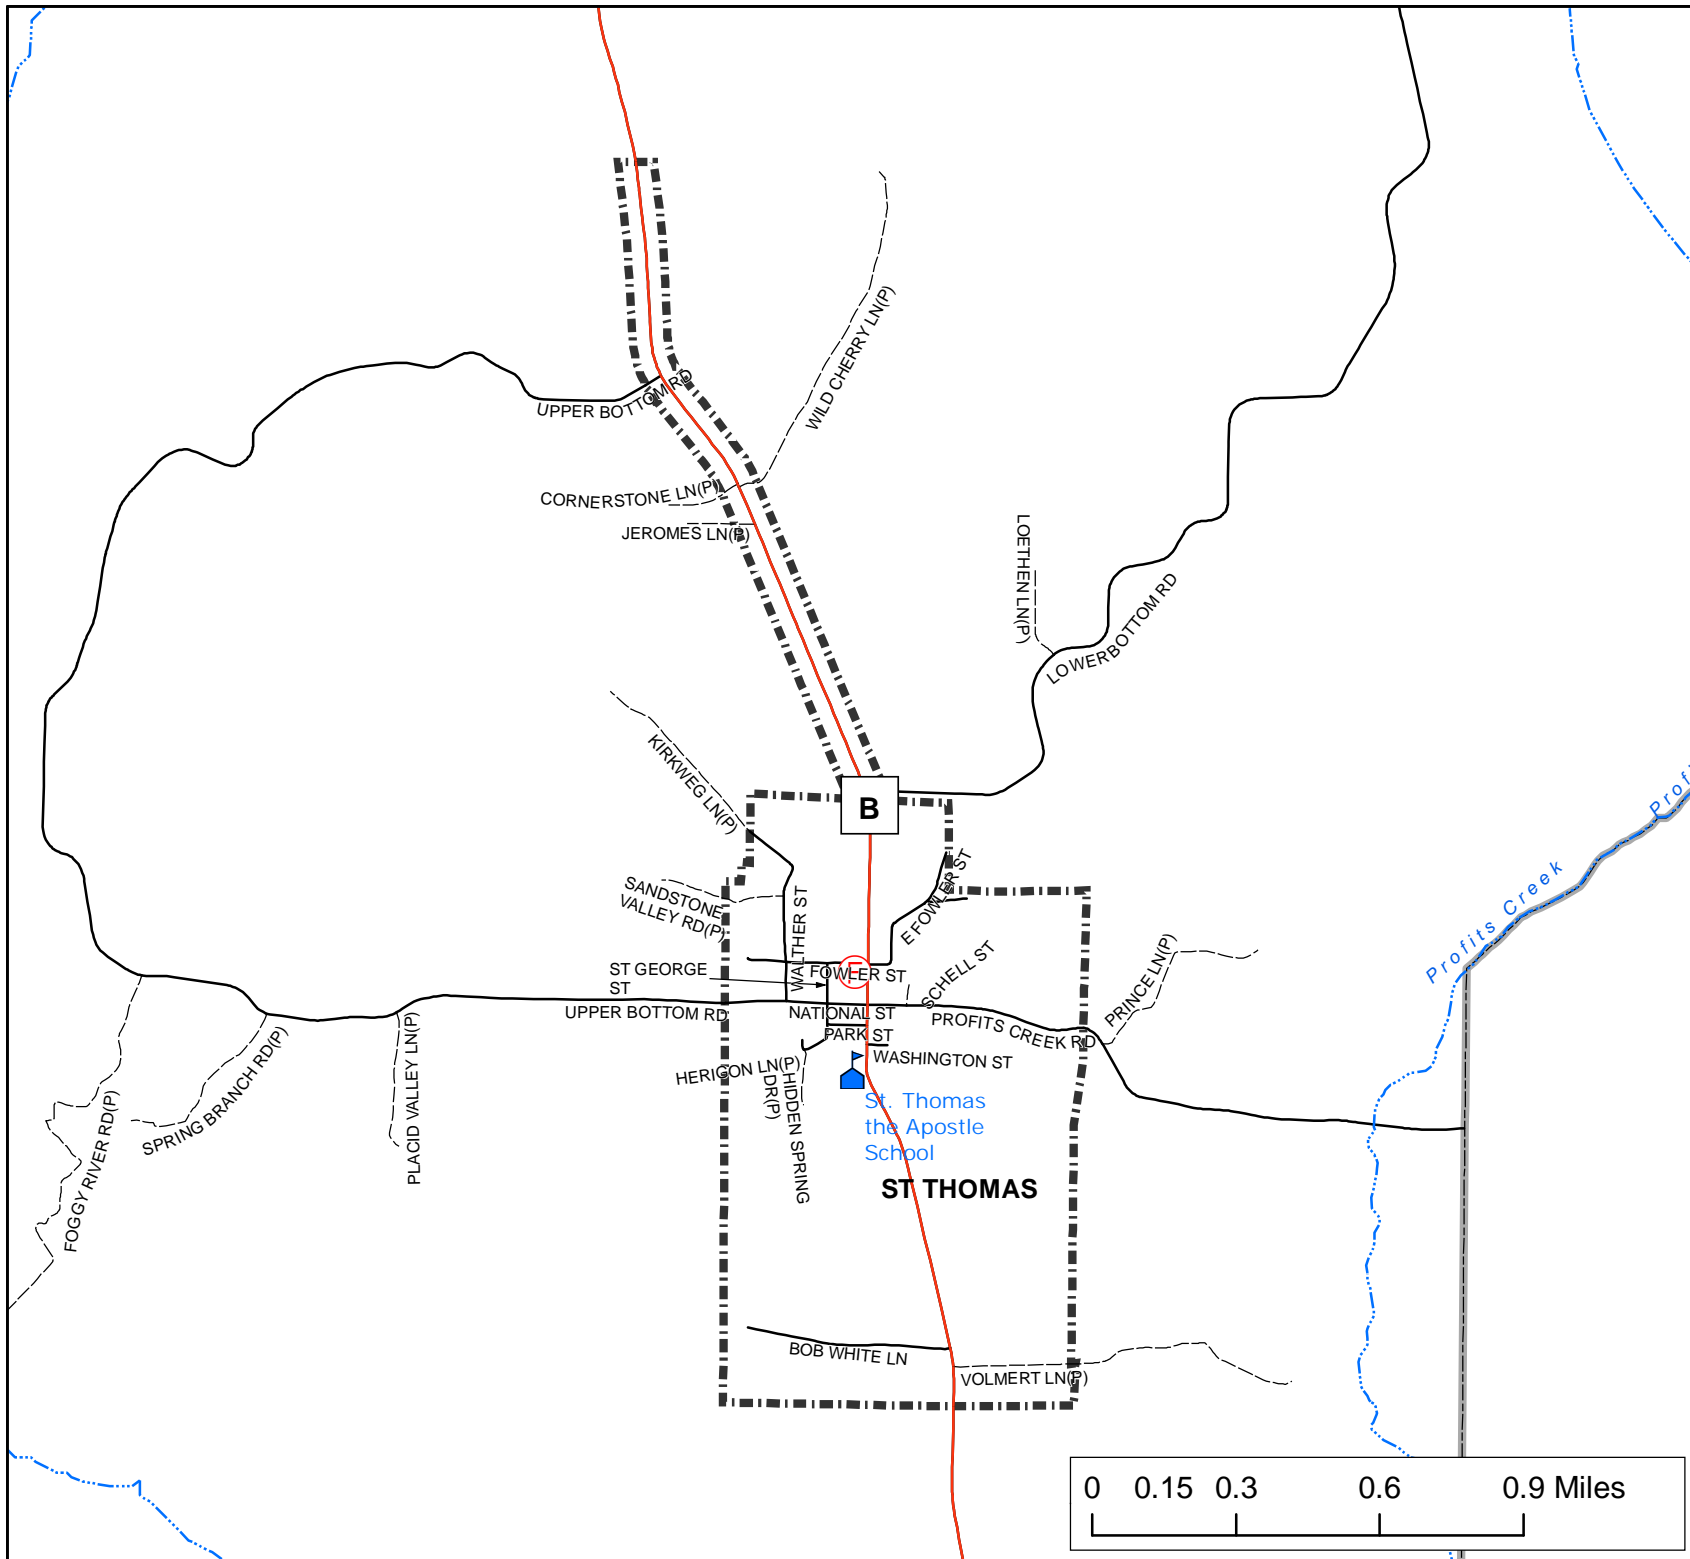

# Map of ST THOMAS Missouri

- Legend**
- Fire Stations
  - Private School
  - Public School
  - Parks
  - Rivers
  - Highways
  - Public
  - Private
  - Cole Cities
  - City of Jefferson
  - Cole County Boundary

Map produced by Cole County GIS  
 Melissa Johnson, GIS Manager  
 210 Adams St., Jefferson City, MO 65101  
 573-634-8901  
 email: mjohnson@colecouny.org  
 Map date: April, 2011