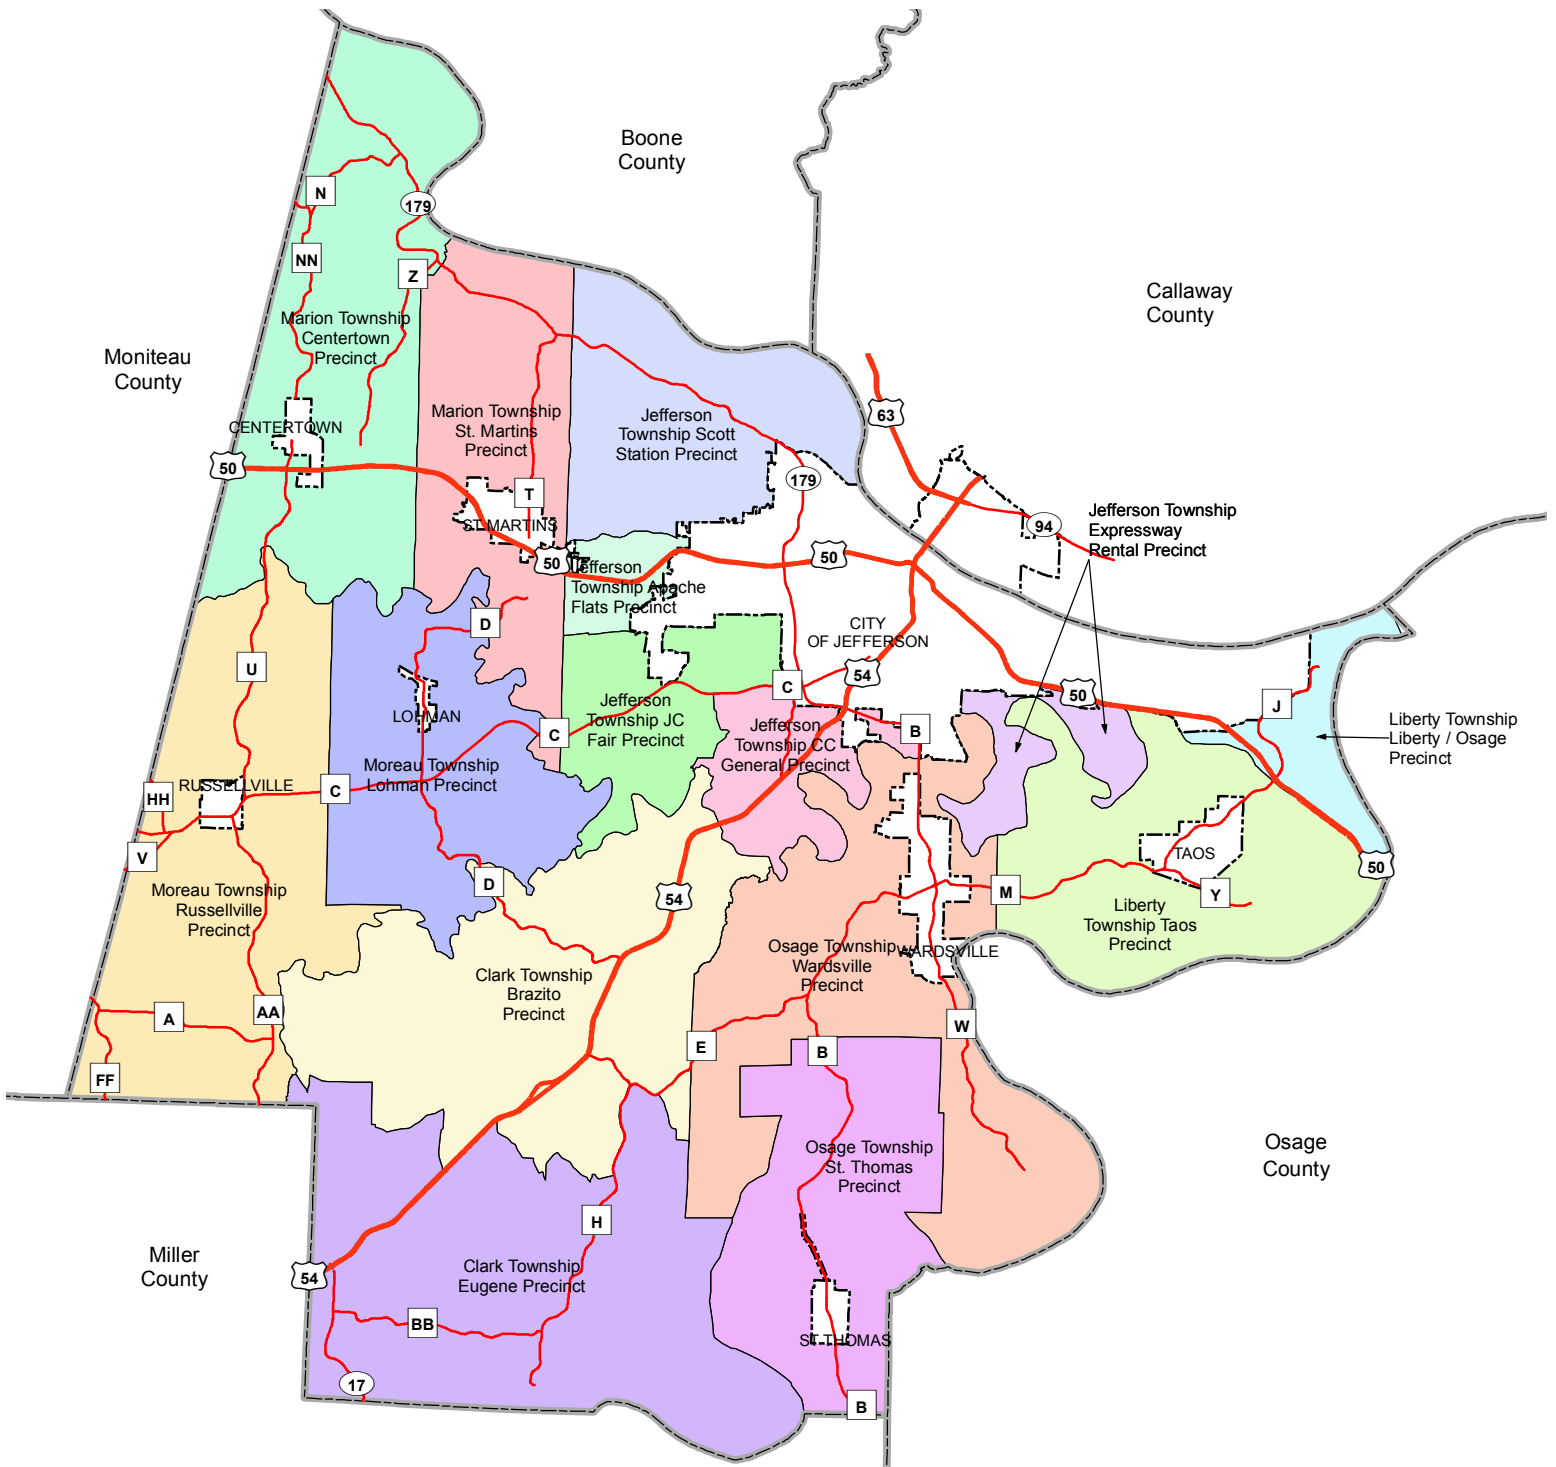

# Cole County, Missouri Voting Townships & Precincts

Legend	
	Other Hwy
	Route
	US Hwy
	Cole County Boundary
	City Limits Boundaries