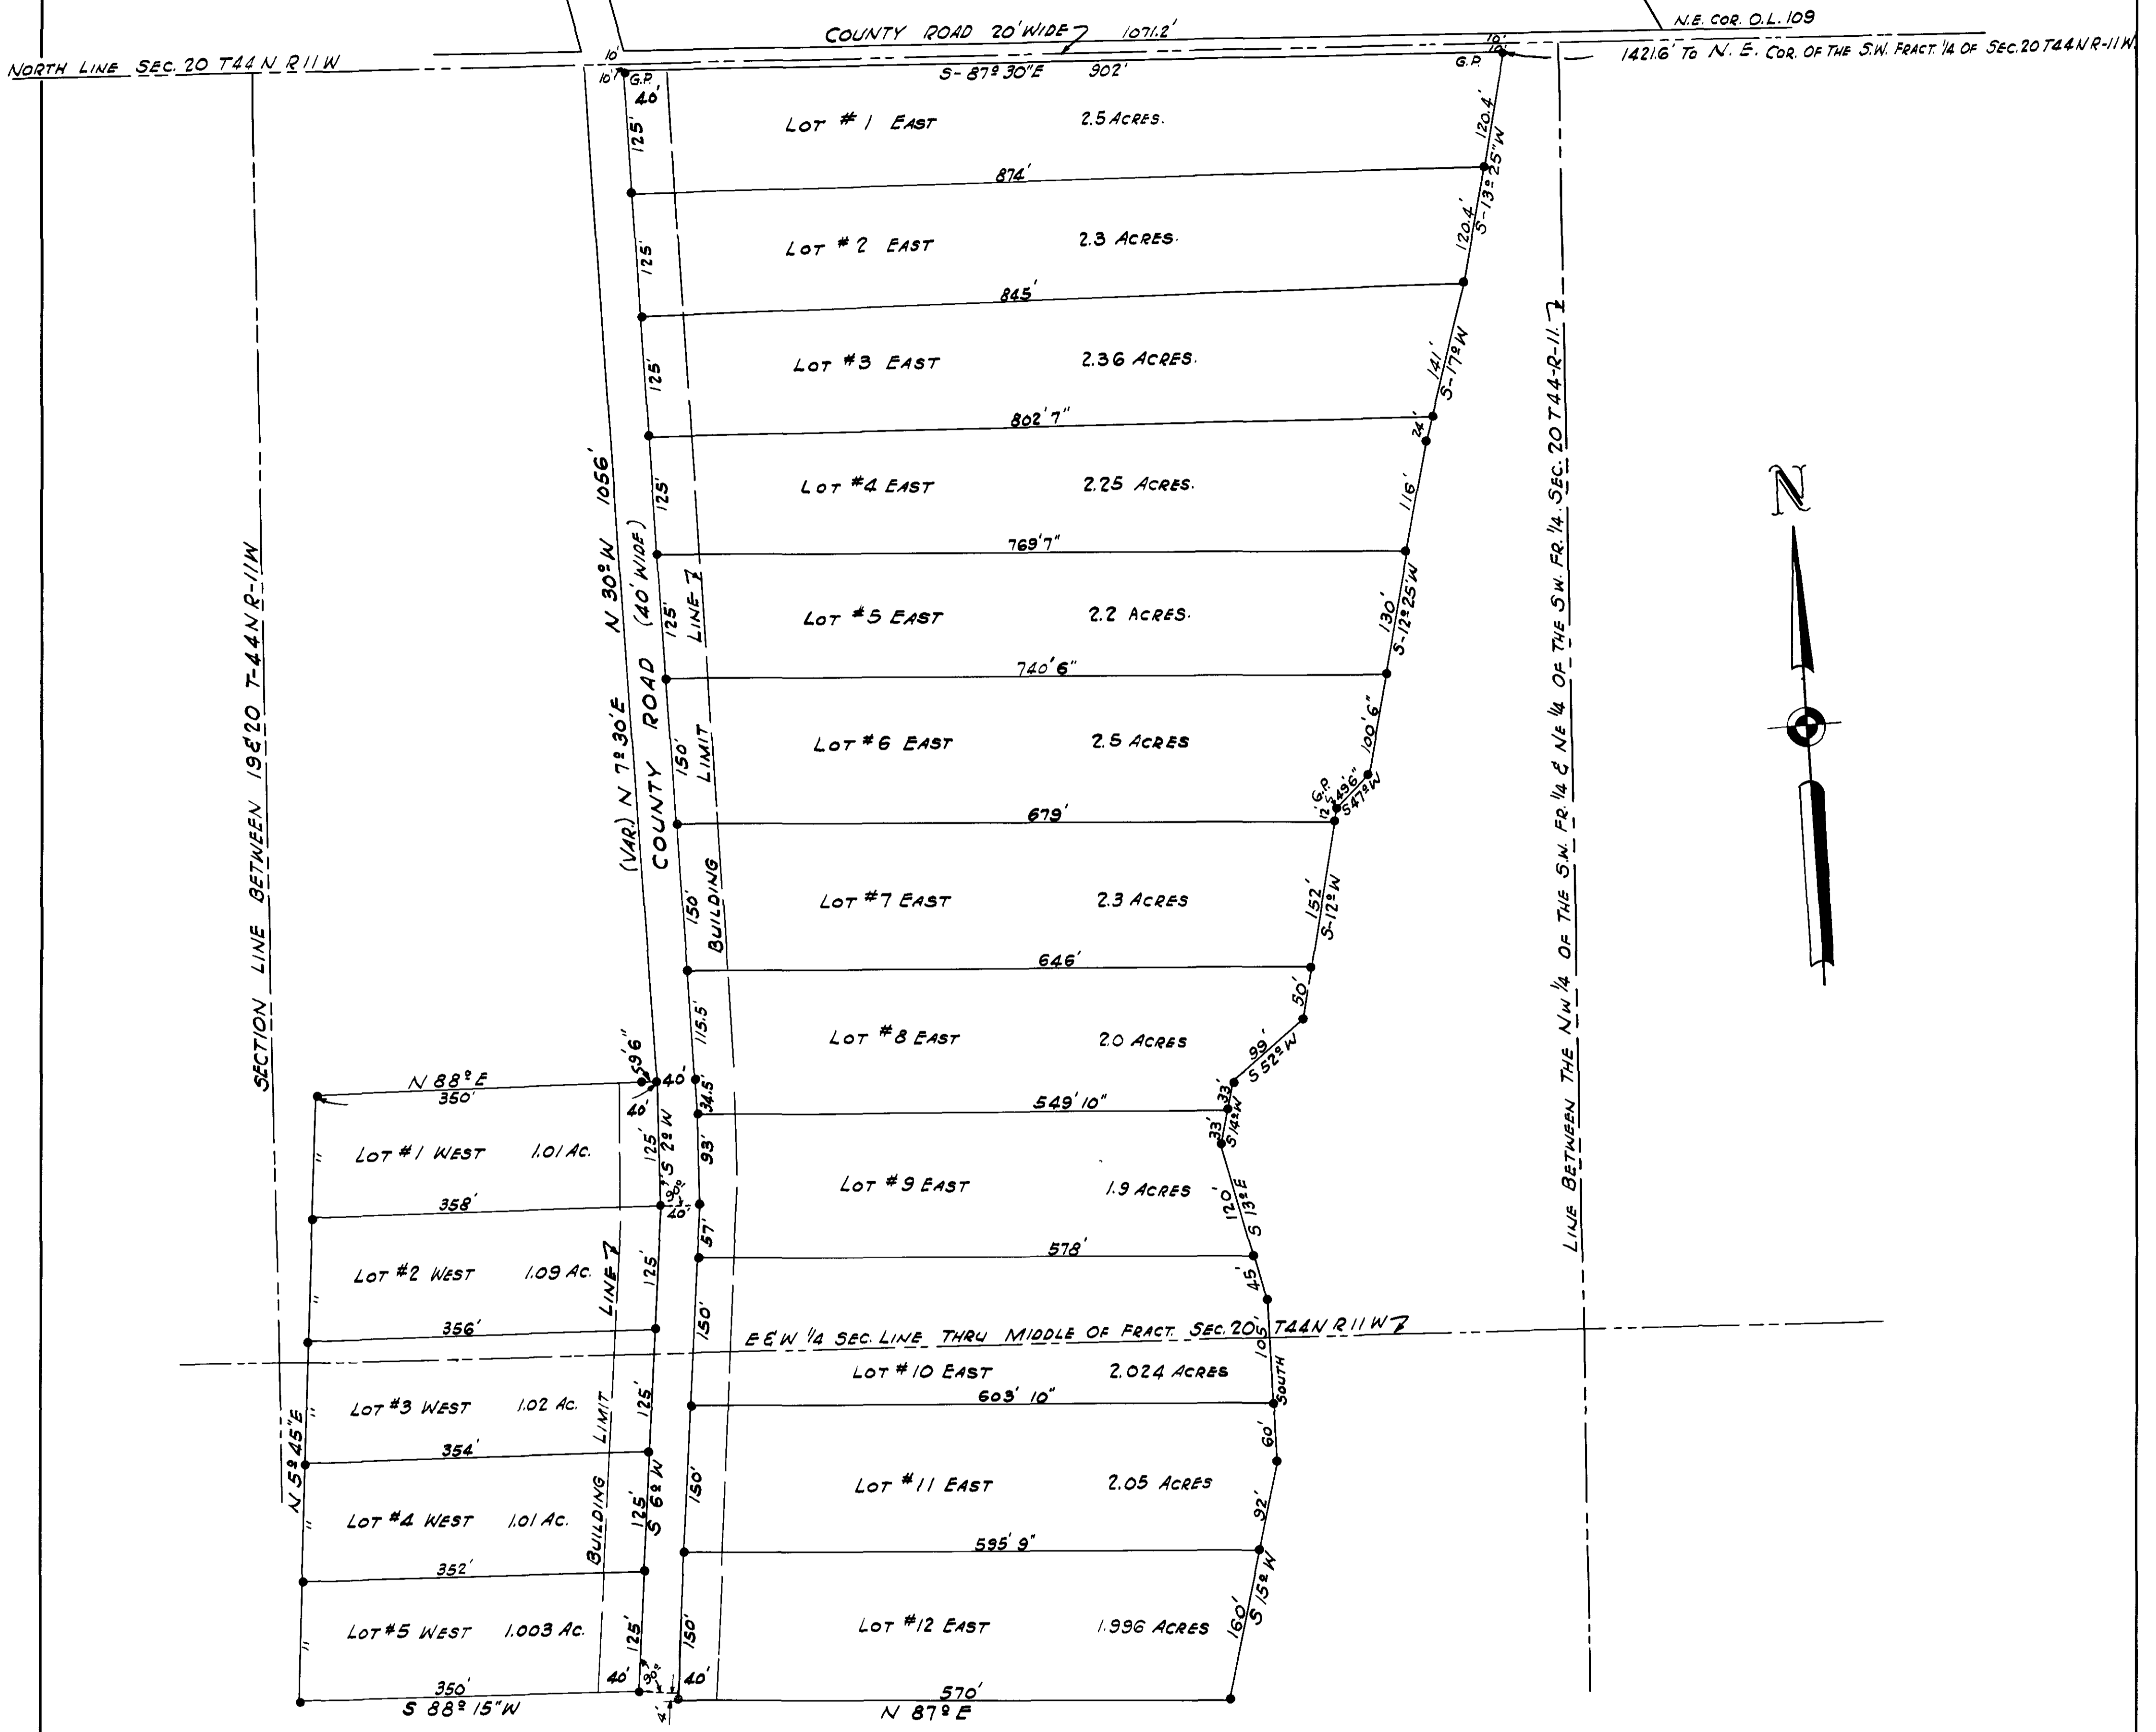

OUTLOT-109  
CITY OF JEFFERSON

MAP OF  
BERRY SUBDIVISION

A PART OF THE S.W. FR. 4 OF SEC. 20 T44 N R11 W  
COLE COUNTY MISSOURI

SCALE 1" = 100'

SURVEYED BY RICHARD D. FOWLER 7/5/1923.