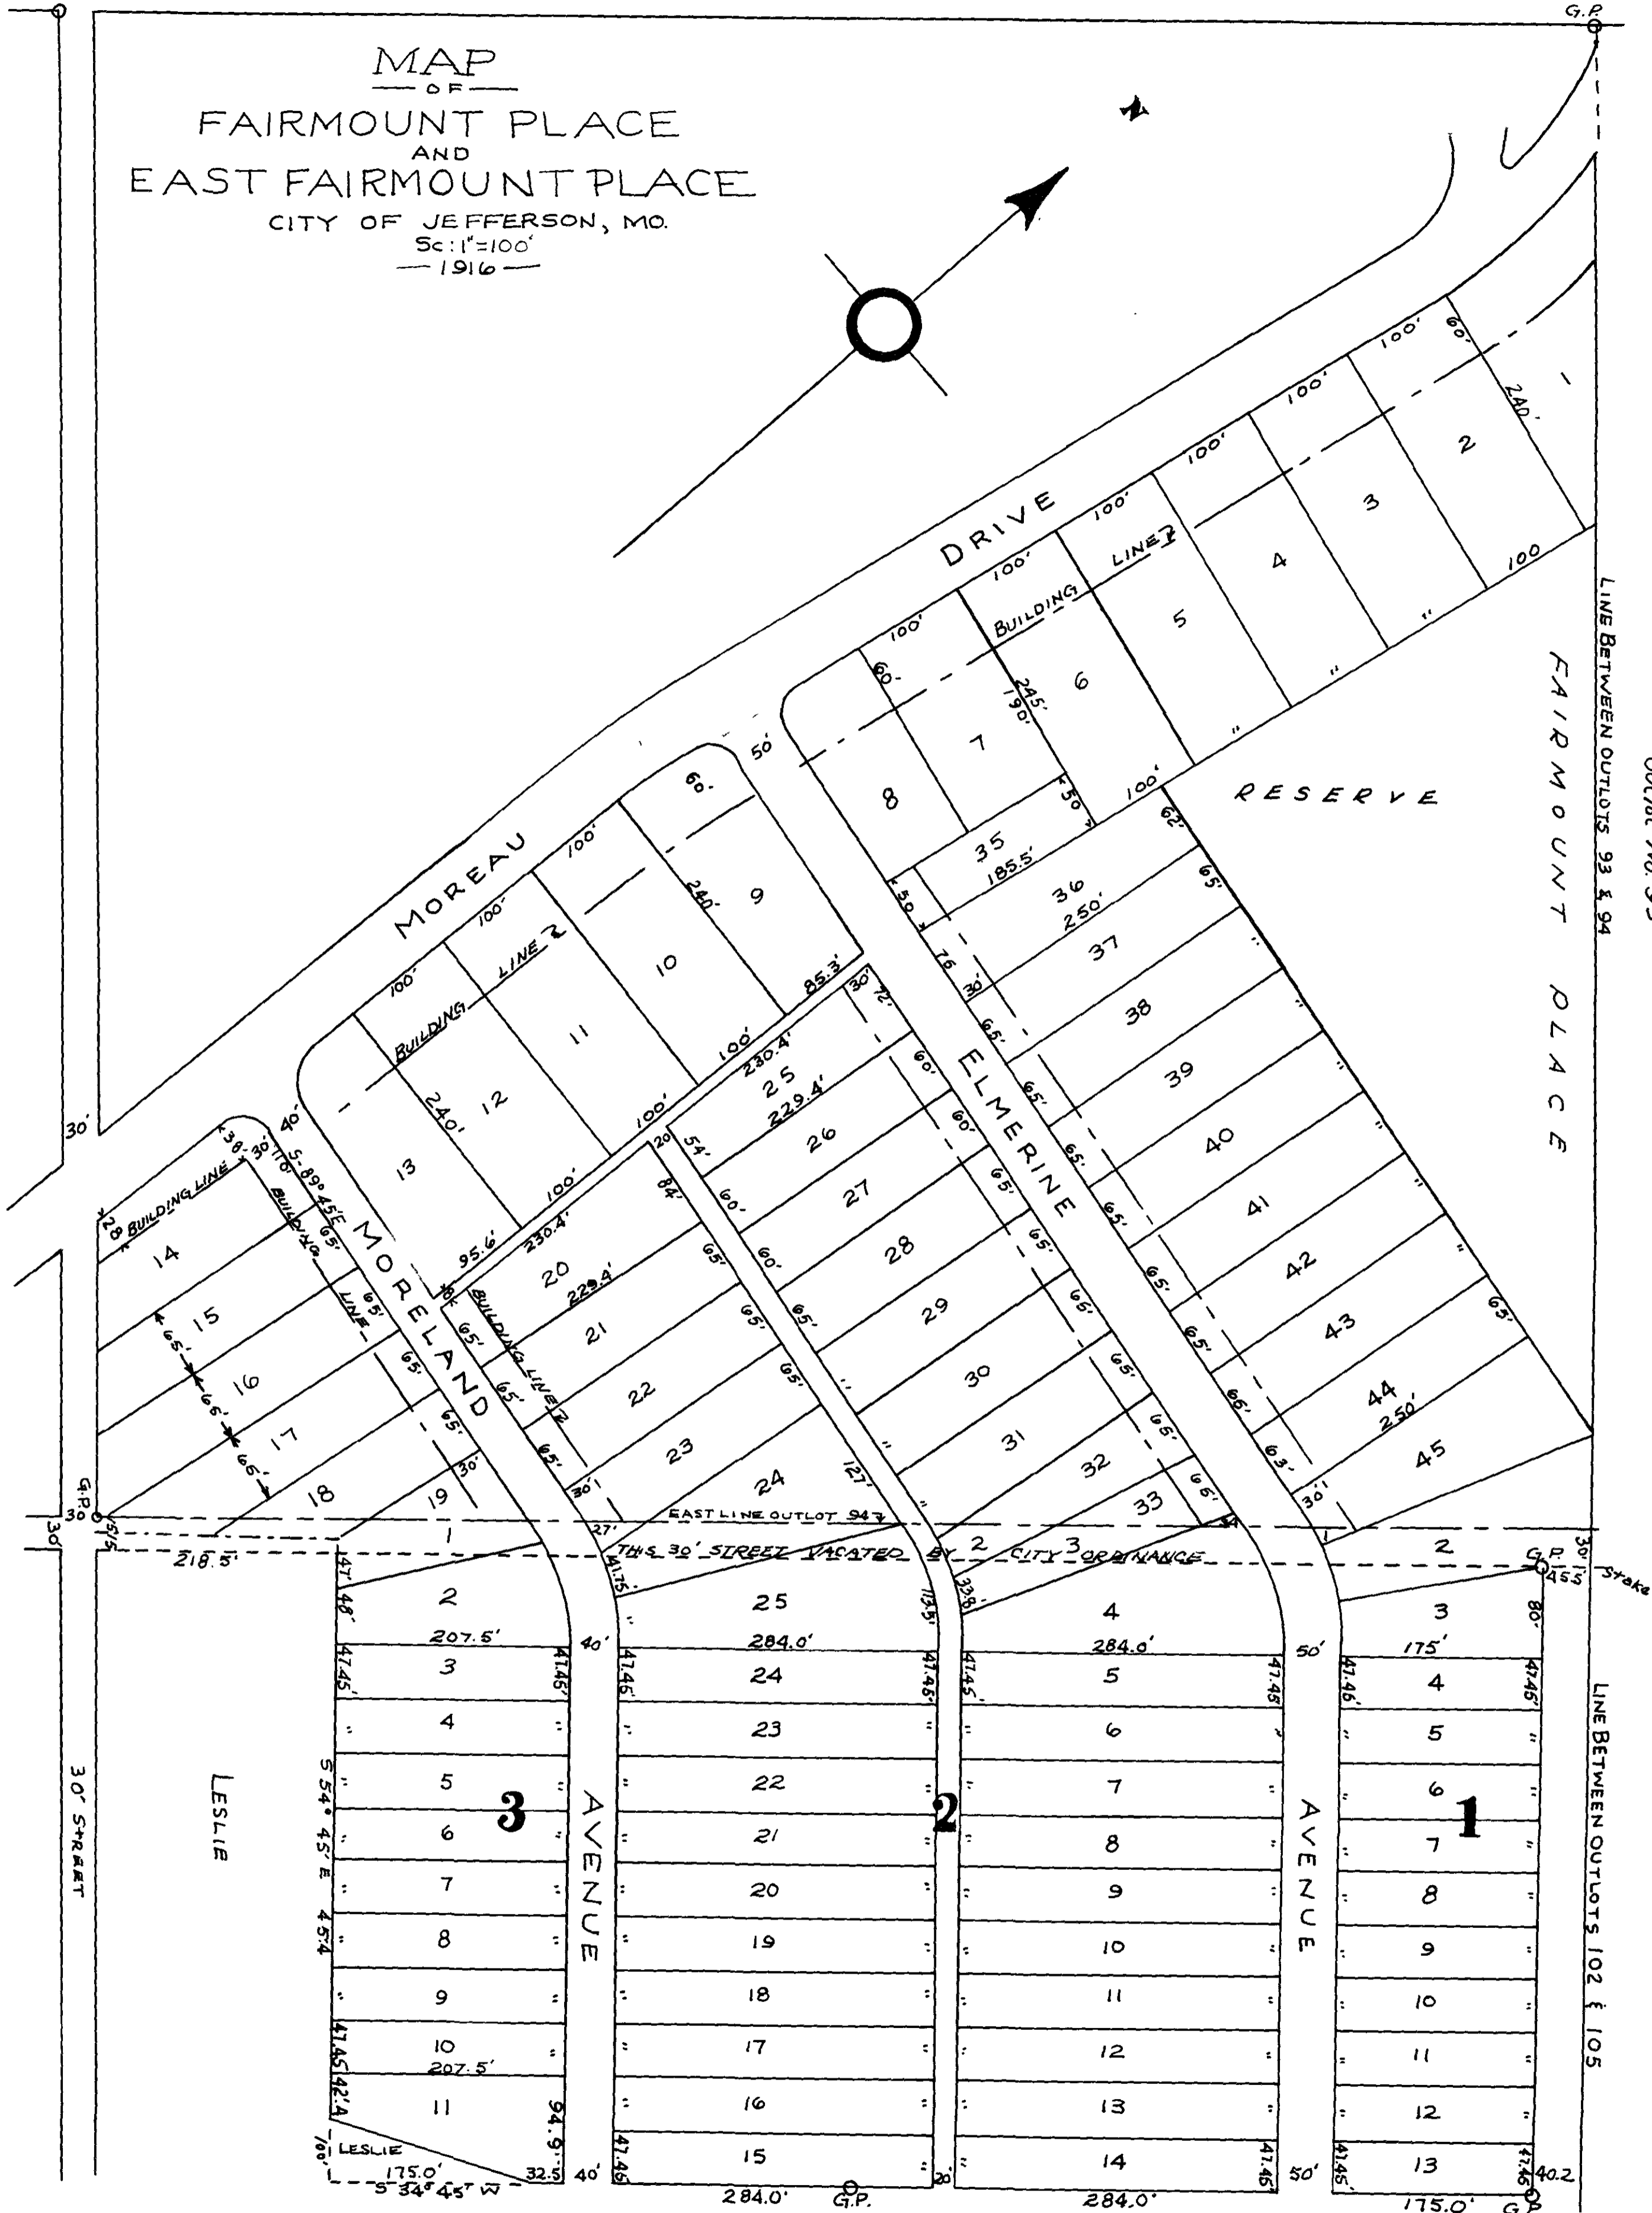

CROSS STONE

MAP  
OF  
FAIRMOUNT PLACE  
AND  
EAST FAIRMOUNT PLACE  
CITY OF JEFFERSON, MO.  
Scale: 1"=100'  
— 1916 —

Outlot No. 93  
LINE BETWEEN OUTLOTS 93 & 94

LINE BETWEEN OUTLOTS 102 & 105

28

Sub 28.00

PLAT