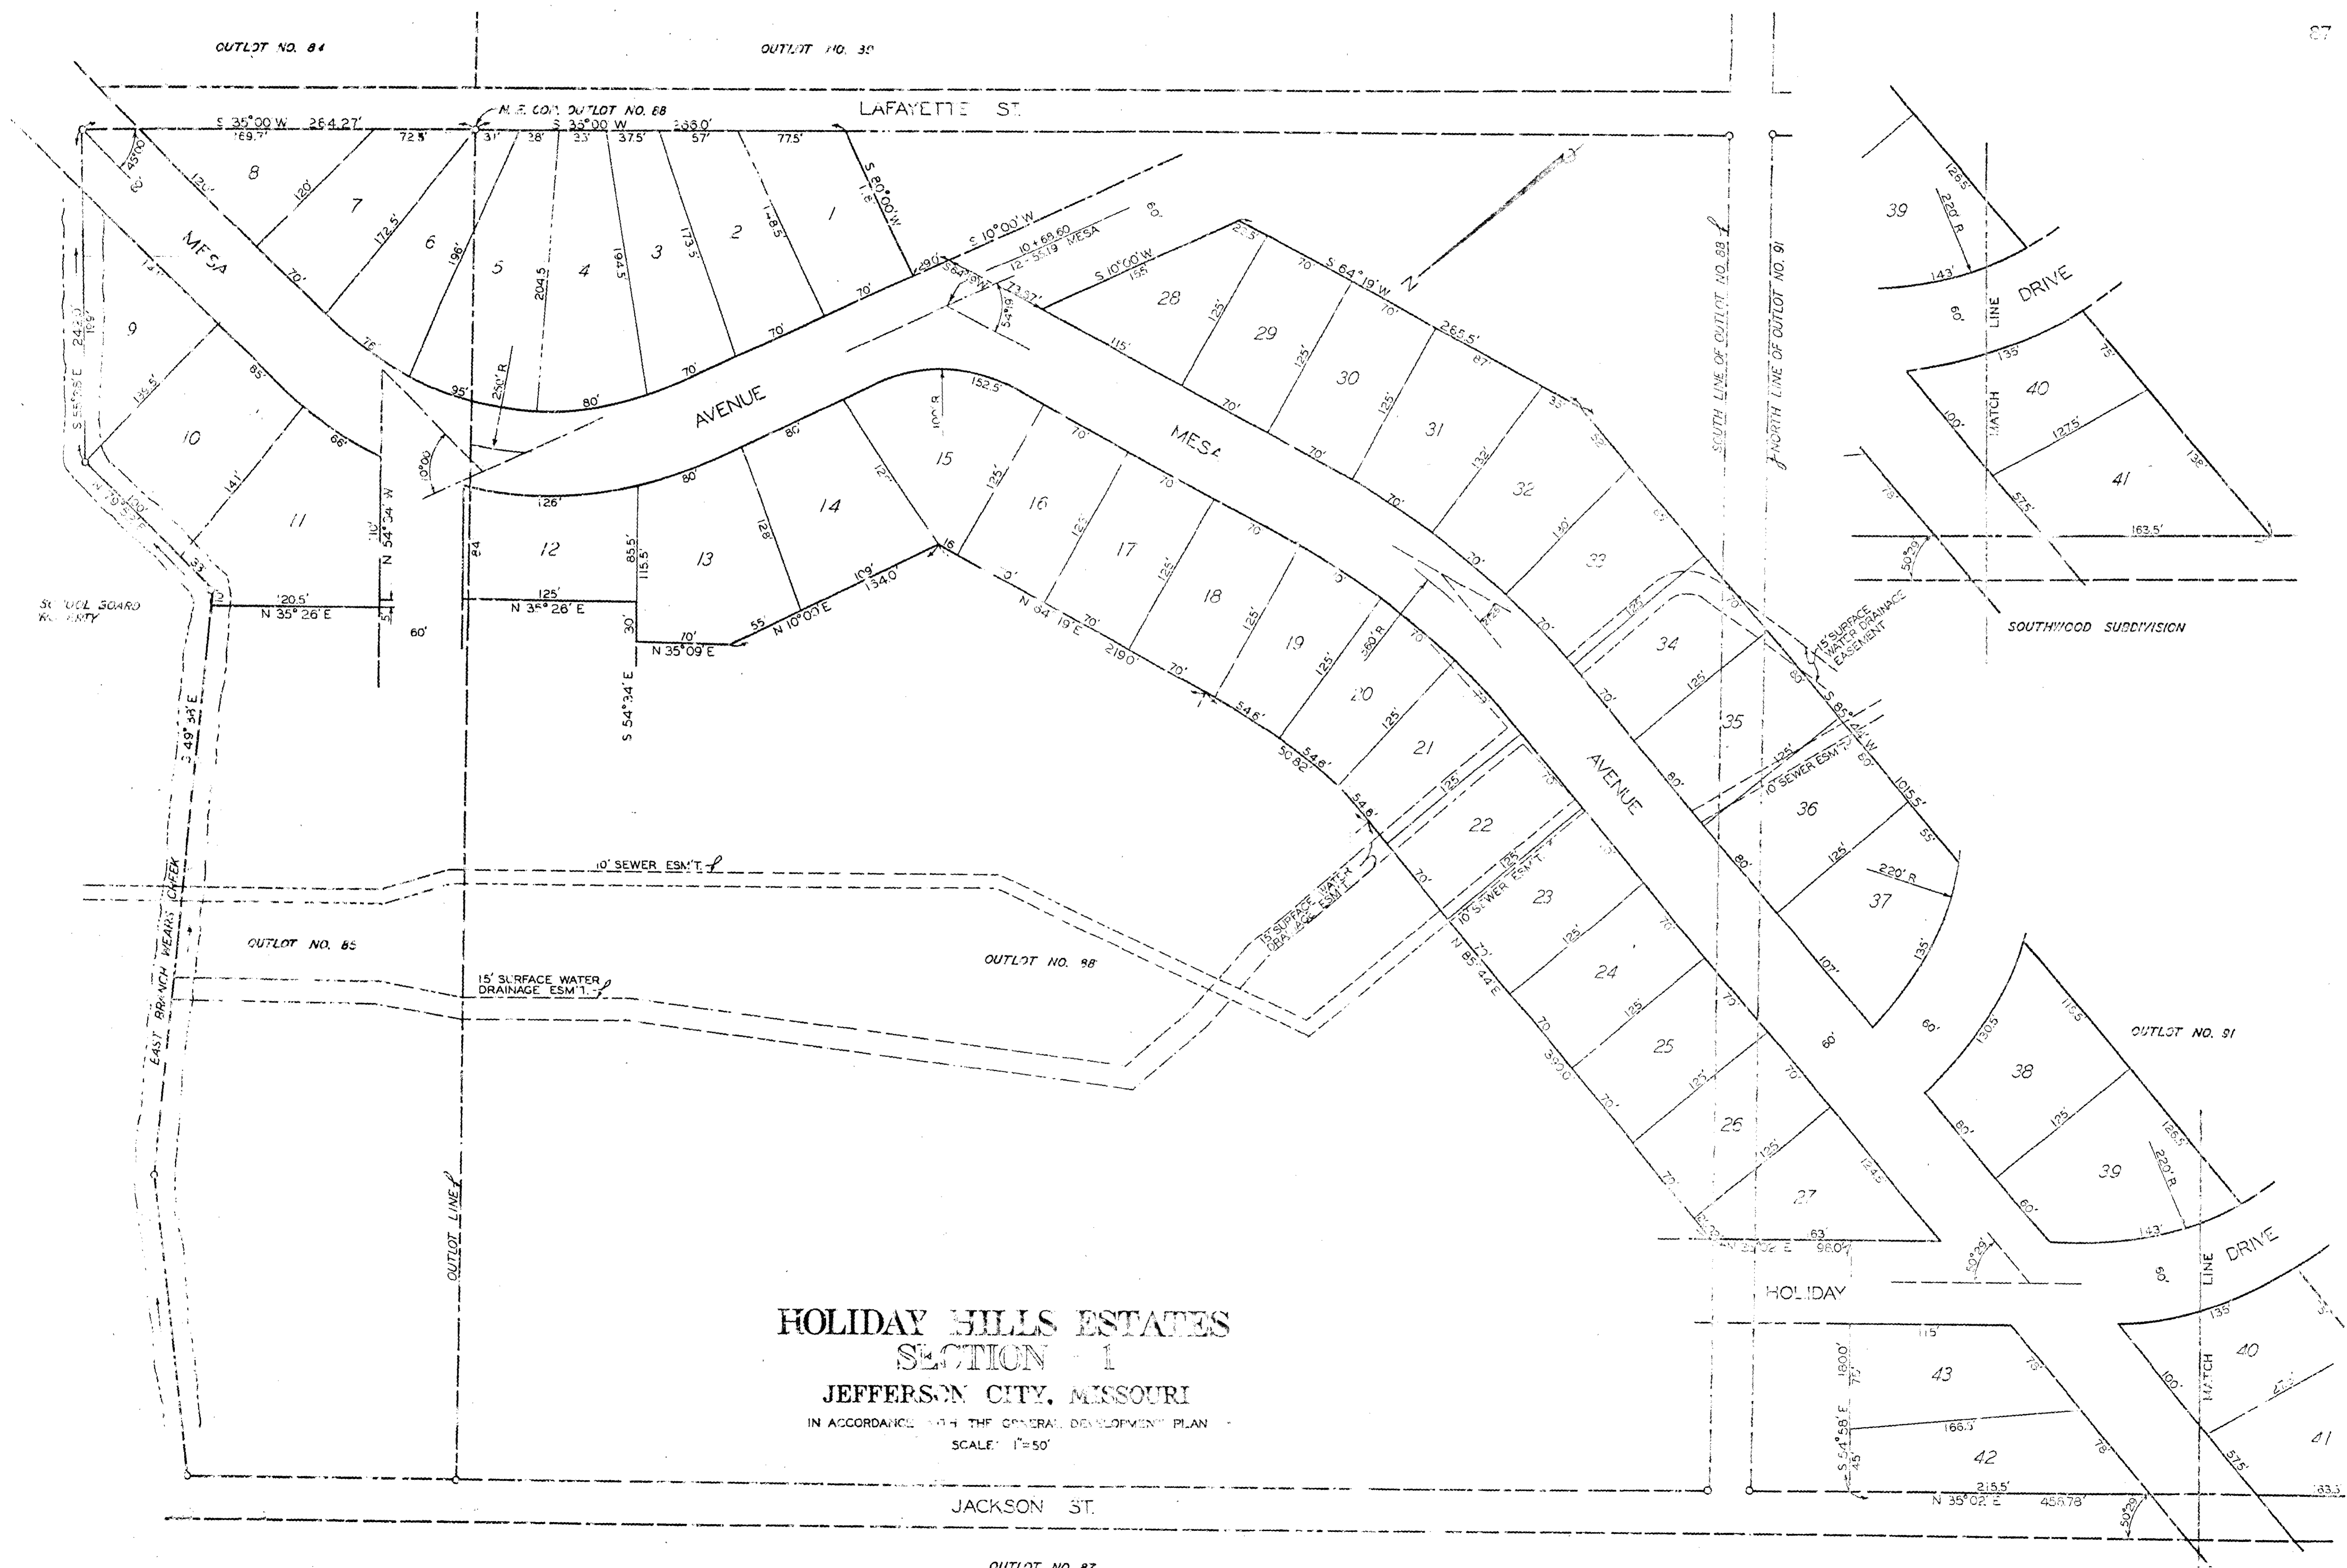

OUTLOT NO. 84

OUTLOT NO. 30

LAFAYETTE ST.

**HOLIDAY HILLS ESTATES
SECTION - 1**

JEFFERSON CITY, MISSOURI

IN ACCORDANCE WITH THE GENERAL DEVELOPMENT PLAN
SCALE: 1"=50'

JACKSON ST.

OUTLOT NO. 87

SOUTHWOOD SUBDIVISION

HOLIDAY

NOTE:
THIS IS A COPY
FROM THE
RECORDED
OFFICE USE
FOR REFERENCE
ONLY

142.00